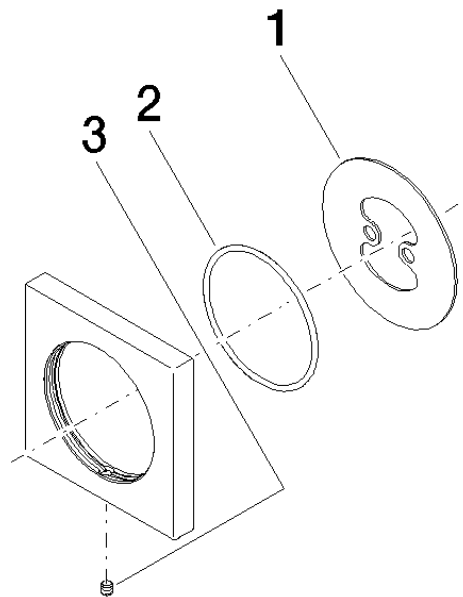

12 720 980

mm [inches]

12 720 980

Parts for other finishes can be found here: Brushed Platinum

### Spare parts list

No.	Item Number	Name	Quantity used	Delivery time
1	09 30 11 291 90	disc	1	2
2	09 14 10 046 90	seal	1	2
3	09 31 11 099 90	pin	1	2