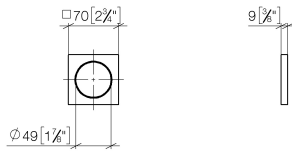

12 720 980

- rosette 70 x 70 mm

Can only be combined with exposed trim parts 36 002 970-FF / 36 110 970-FF / 36 111 970-FF / 36 112 970-FF / 36 050 970-FF.

Fits: IMO, LULU, MADISON, MEM, TARA, CL.1, LISSÉ, VAIA, META, CYO

12 720 980

mm [inches]

12 720 980

Parts for other finishes can be found here: Brushed Platinum

### Spare parts list

No.	Item Number	Name	Quantity used	Delivery time
1	09 30 11 291 90	disc	1	2
2	09 14 10 046 90	seal	1	2
3	09 31 11 099 90	pin	1	2